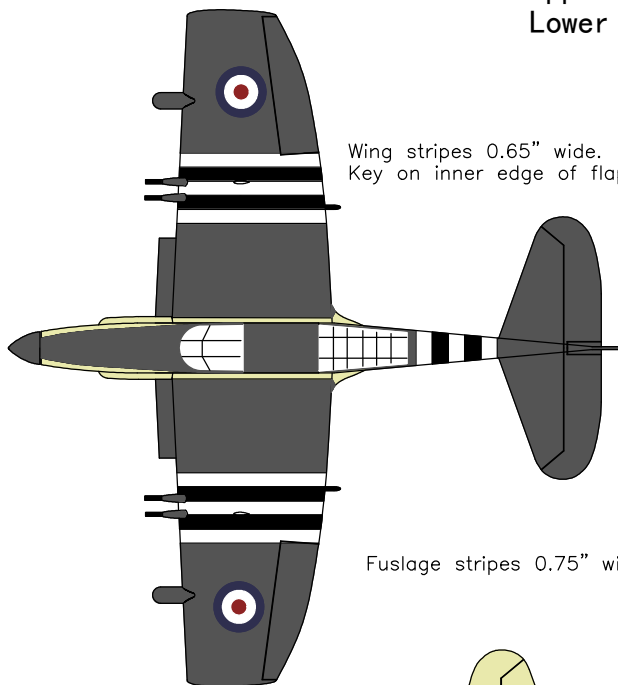

Fairey Firefly FR. Mk. 5

WB416:288-0 of 825 Squadron, Fleet Air Arm,
HMS Ocean, operating in Korean waters, 1952.

Upper color: Extra Dark Sea Grey
Lower color: Sky

Wing stripes 0.65" wide.
Key on inner edge of flap track.

Fuselage stripes 0.75" wide

Note "4" in serial number
is covered by stripes -
port side only.

Source: "Fairey Firefly", Warpaint
Series No. 28, Hall Park Books Ltd.

WARBIRDKITS.COM

Copyright 2004 Thomas A. Jacoby

Fairey Firefly FR. Mk. 4

Fairey Firefly FR. 4 FR-4/008, Kon. Marine,
Netherlands East Indies, 1959-60

Upper color: Extra Dark Sea Grey
Lower color: Sky

Source: "Fairey Firefly", Warpaint
Series No. 28, Hall Park Books Ltd.